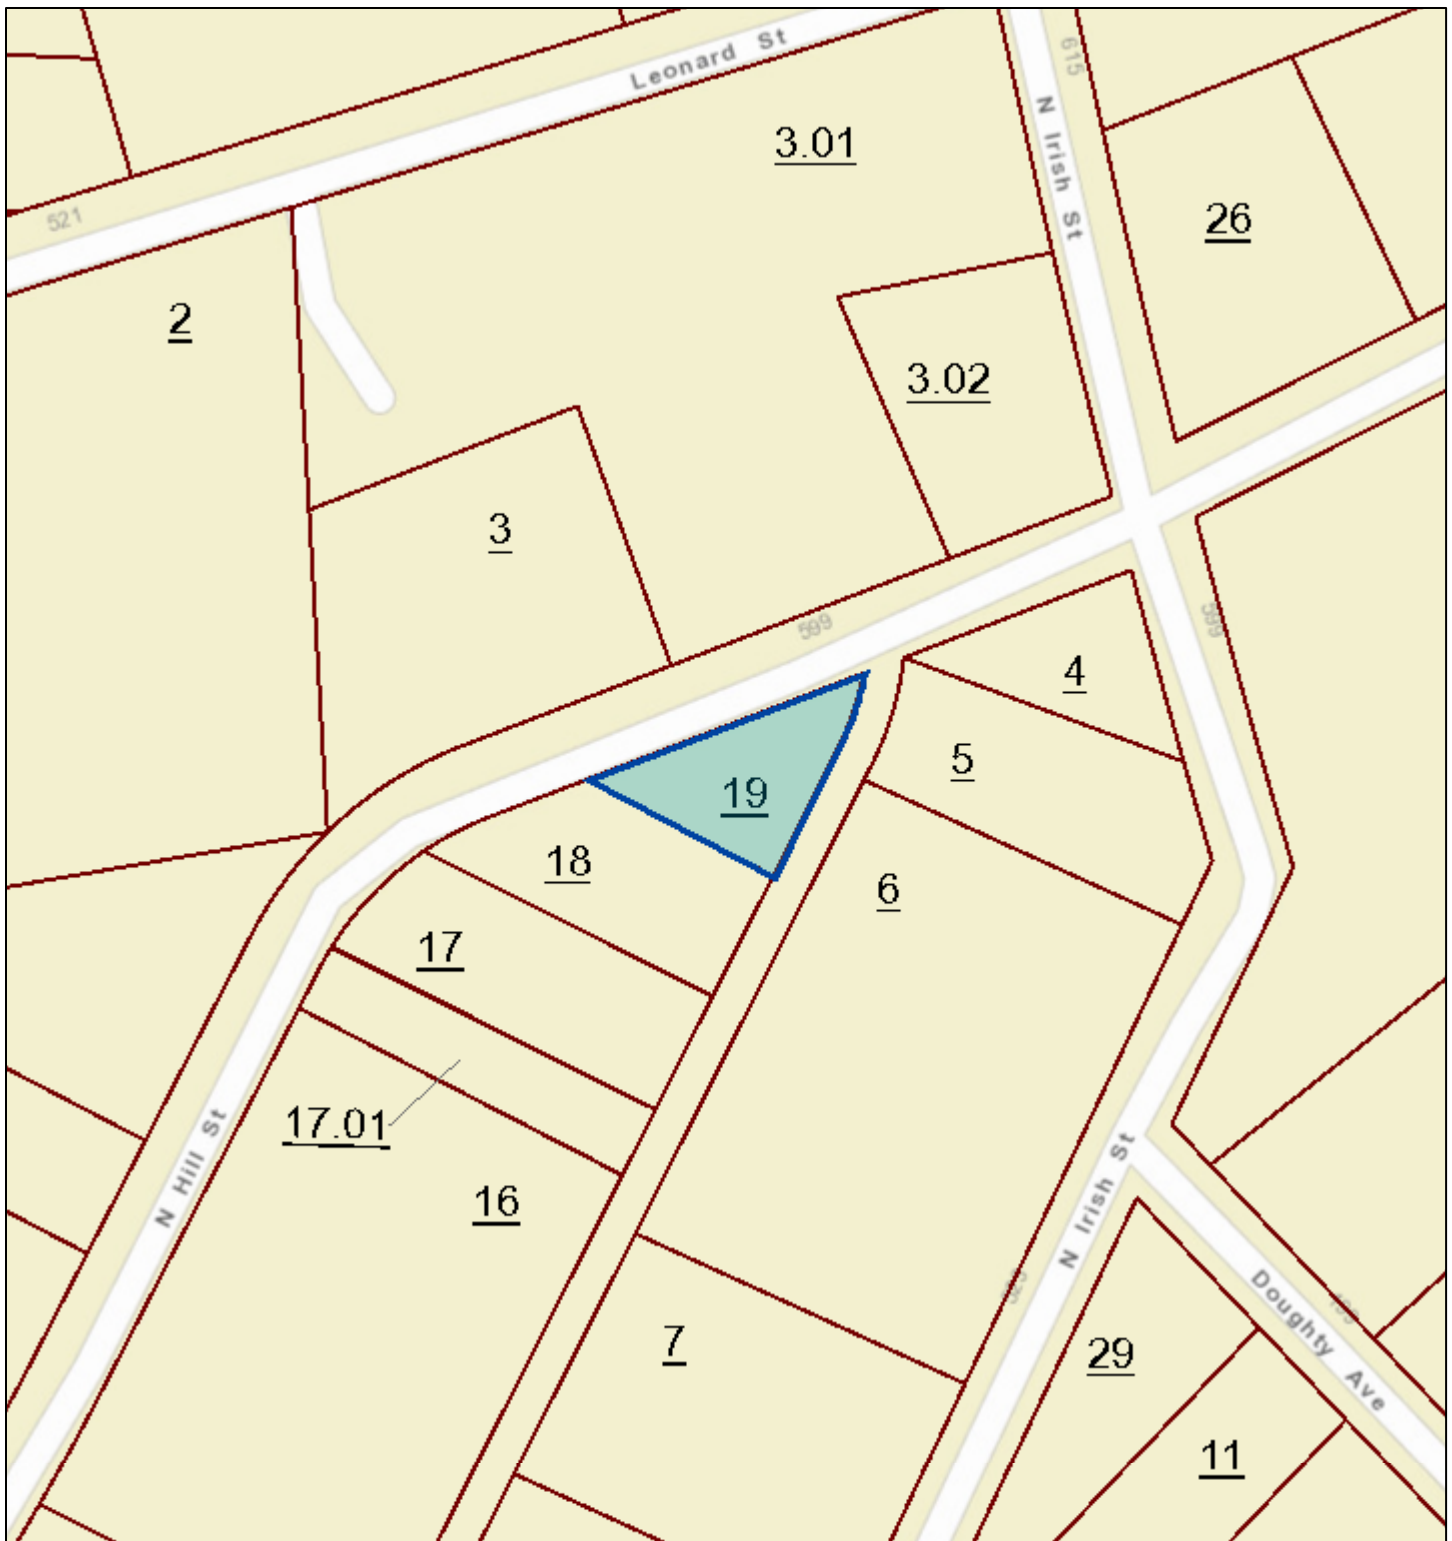

Greene County - Parcel: 098D E 019.00

Date: November 27, 2017
County: Greene
Owner: PAYNE JAMES C
Address: N HILL ST
Parcel Number: 098D E 019.00
Deeded Acreage: 0
Calculated Acreage: 0
Date of Imagery: 2015

TN Comptroller - OLG
Sources: Esri, HERE, DeLorme, USGS, Intermap, INCREMENT P, NRCan, Esri Japan, METI, Esri China (Hong Kong), Esri Korea, Esri (Thailand), MapmyIndia, NGCC, © OpenStreetMap contributors, and the GIS User Community

The property lines are compiled from information maintained by your local county Assessor's office but are not conclusive evidence of property ownership in any court of law.