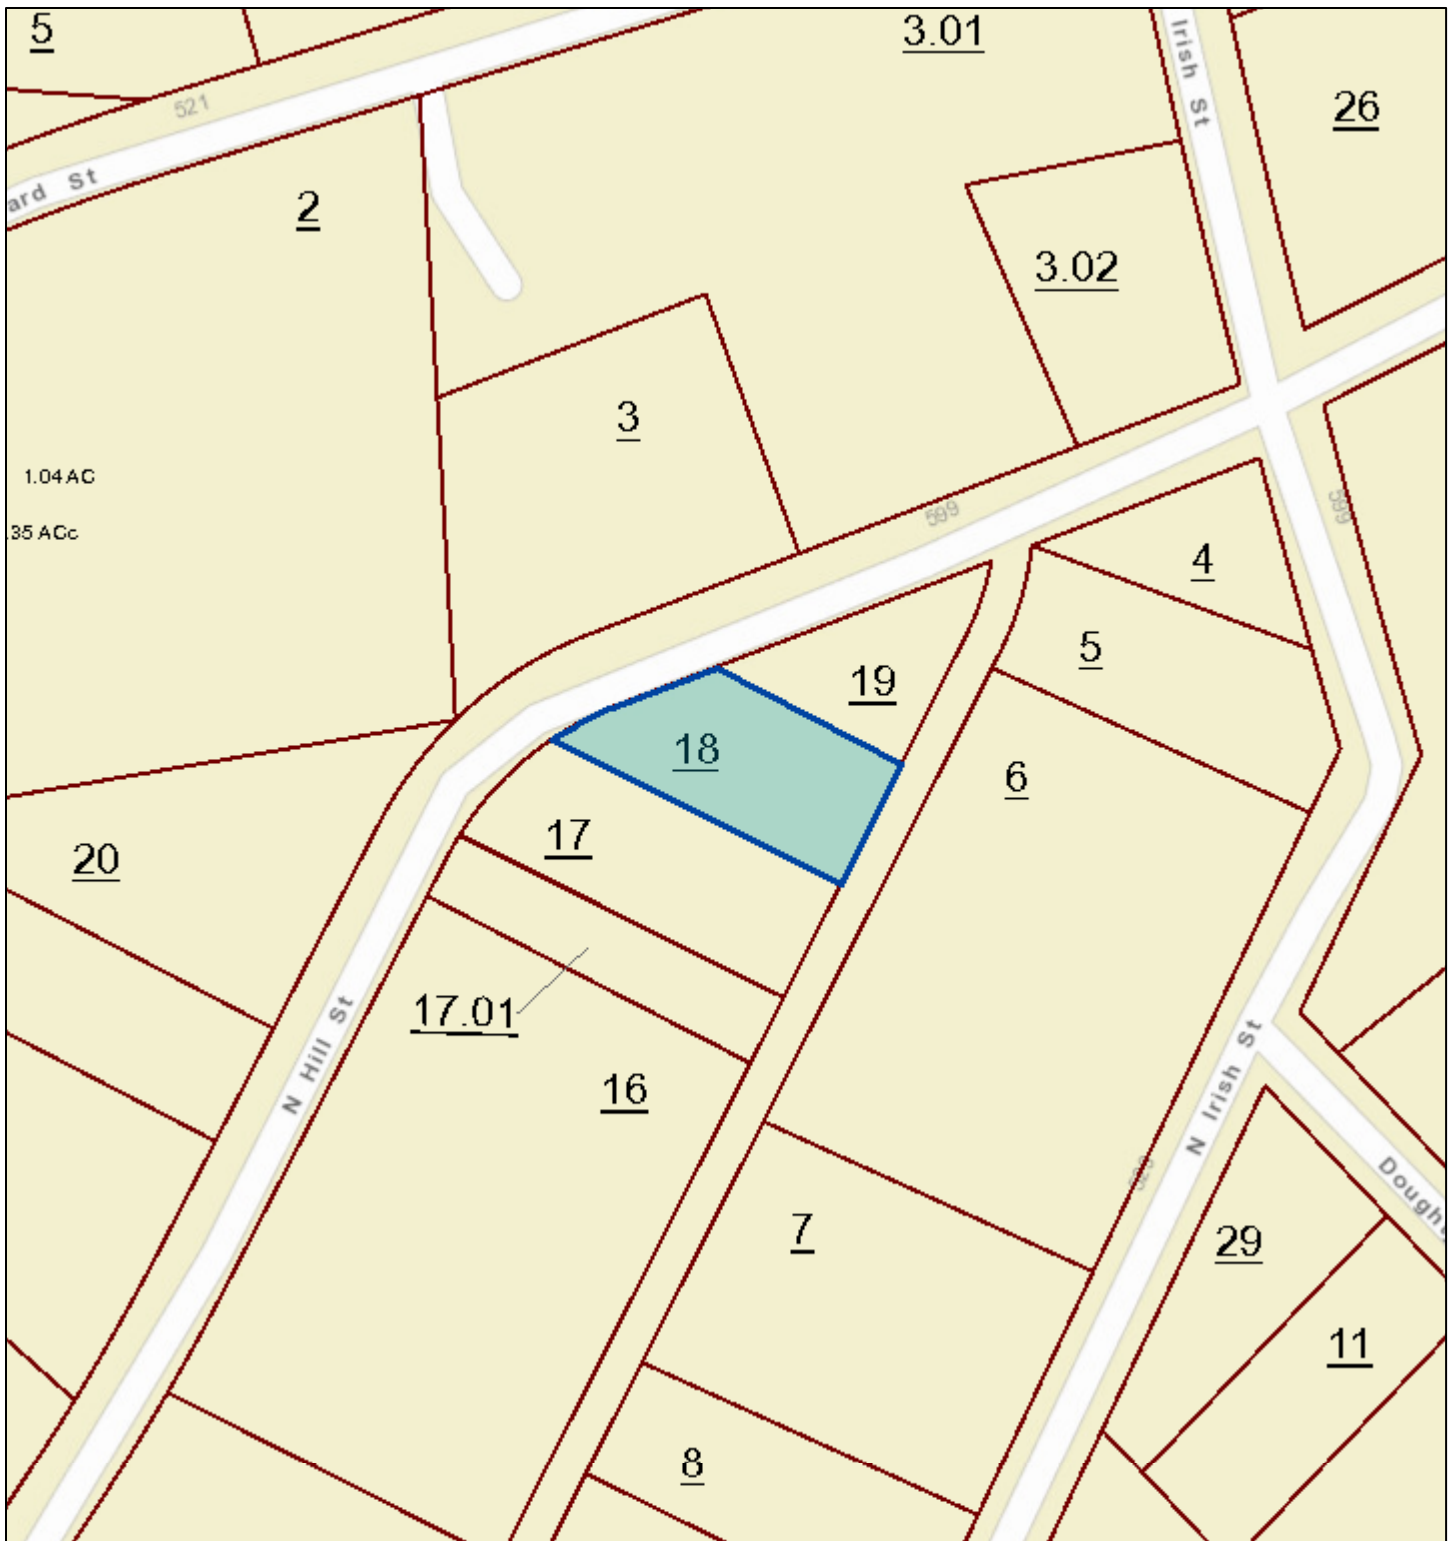

Greene County - Parcel: 098D E 018.00

Date: November 27, 2017
County: Greene
Owner: PAYNE JAMES C
Address: N HILL ST 514
Parcel Number: 098D E 018.00
Deeded Acreage: 0
Calculated Acreage: 0
Date of Imagery: 2015

TN Comptroller - OLG
Sources: Esri, HERE, DeLorme, USGS, Intermap, INCREMENT P, NRCan, Esri Japan, METI, Esri China (Hong Kong), Esri Korea, Esri (Thailand), MapmyIndia, NGCC, © OpenStreetMap contributors, and the GIS User Community